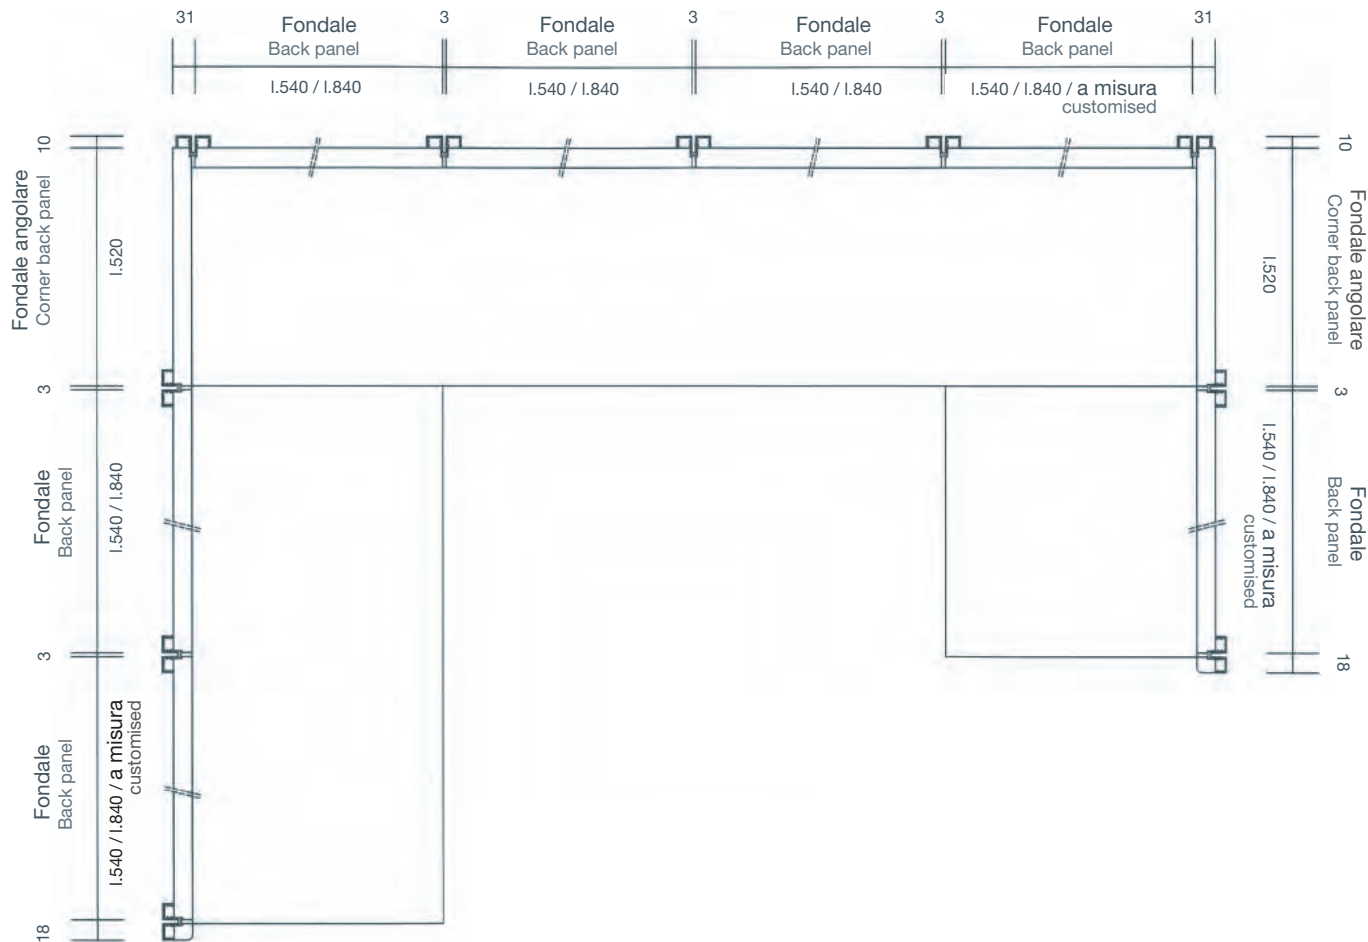

MODULISTICA LARGHEZZA E COMPONENTI WIDTH MODULARITY

EXTRA_87