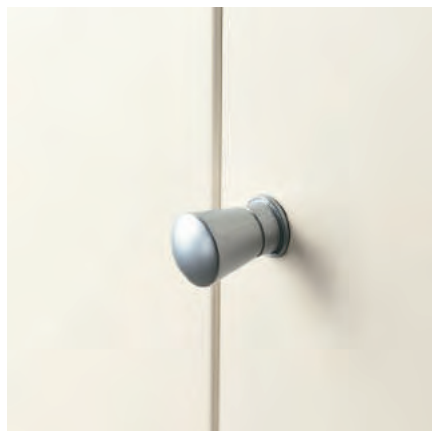

M89
FINITURA ALLUMINIO
ALUMINIUM FINISH